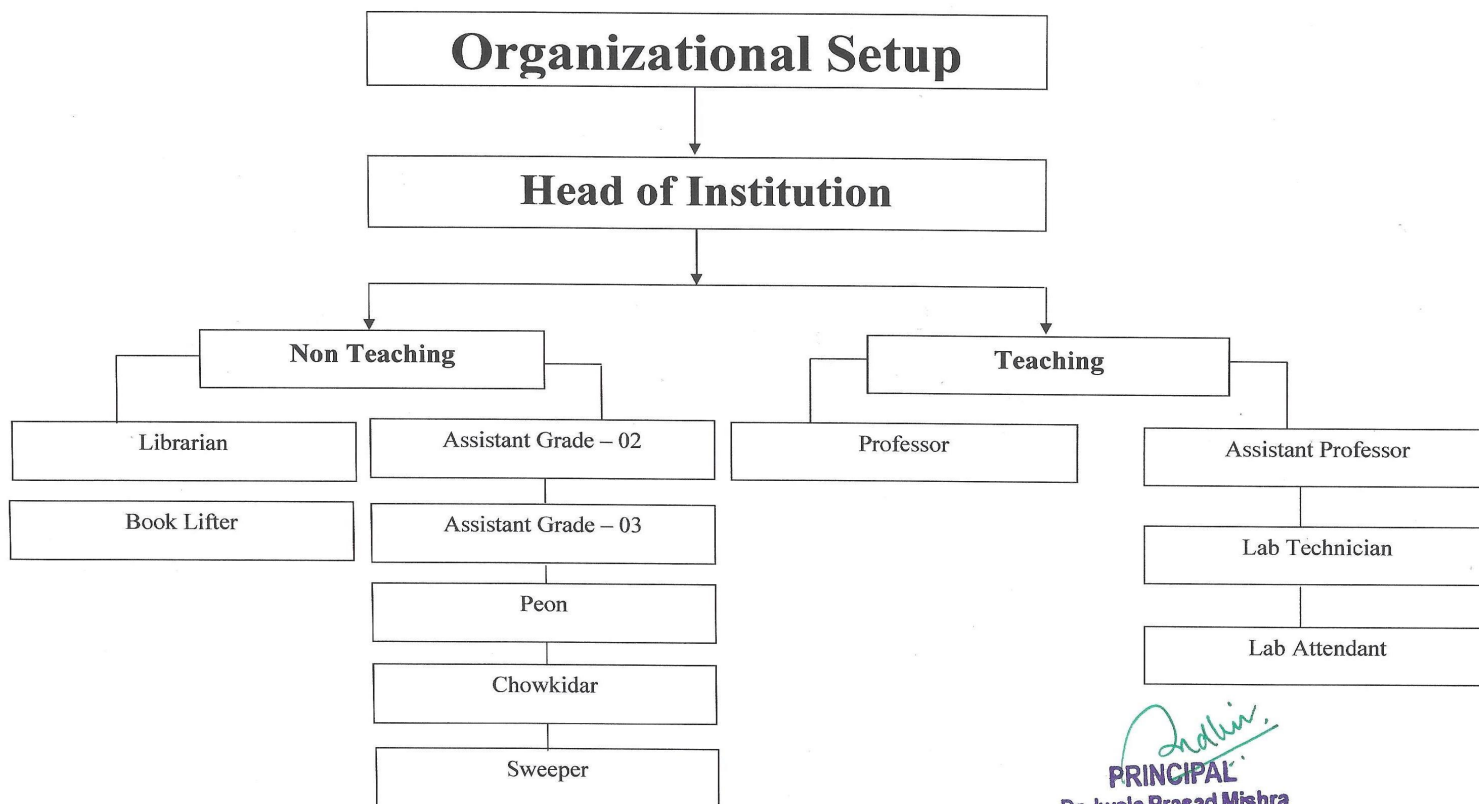

*Jwala Prasad Mishra*  
**PRINCIPAL**  
Dr.Jwala Prasad Mishra  
Govt.Science College Mungeli(C.G.)  
Pin-495334